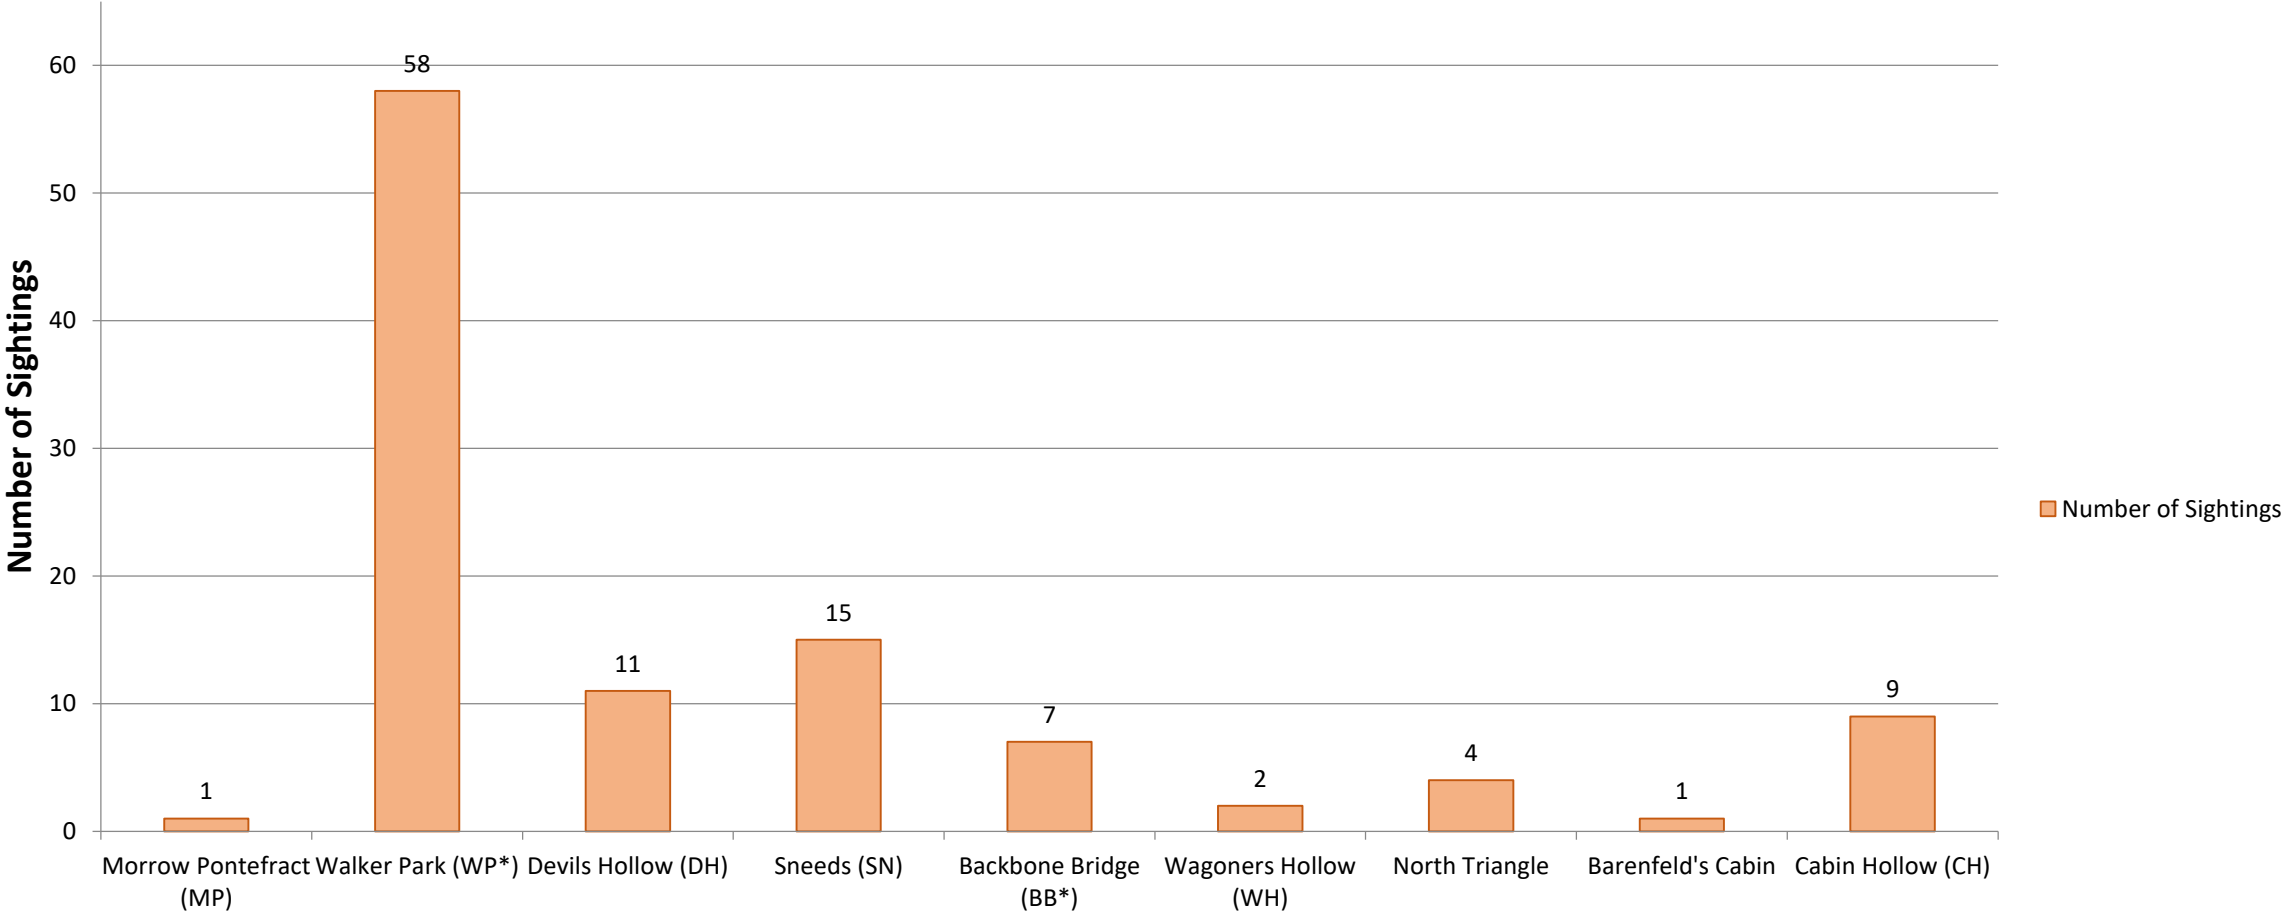

Number of Louisiana Waterthrush Sightings in Different Parts of the Little Sewickley Creek Watershed

Observation Sites
(*) = parents seen feeding fledgling