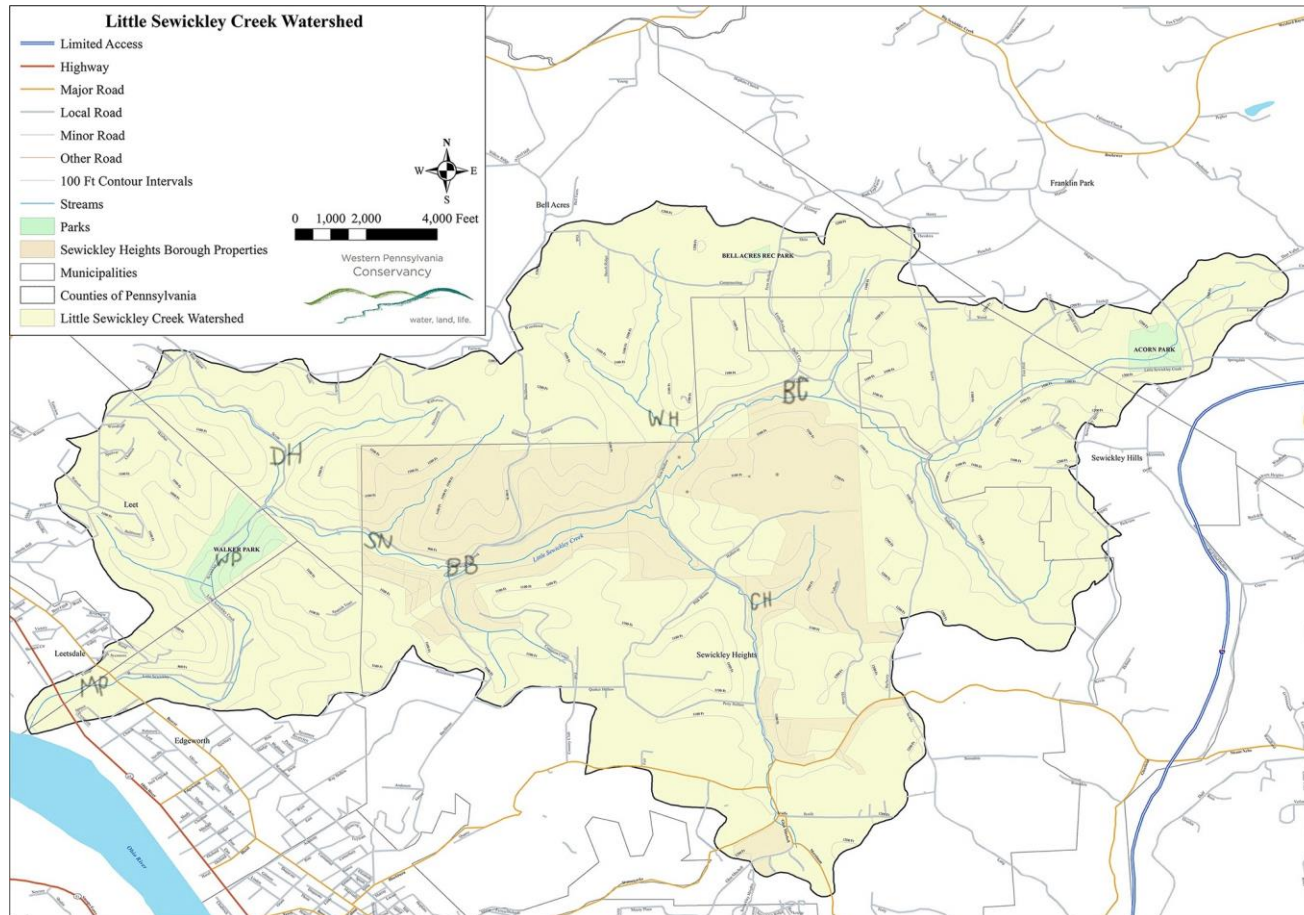

Louisiana Waterthrush Observation Sites in Little Sewickley Creek Watershed

Observation Site Key:

- BB = Backbone Bridge
- BC = Barenfeld's Cabin
- CH = Cabin Hollow
- DH = Devil's Hollow
- MP = Morrow-Pontefract Park
- SN = Sneeds
- WH = Wagoner's Hollow
- WP = Walker Park